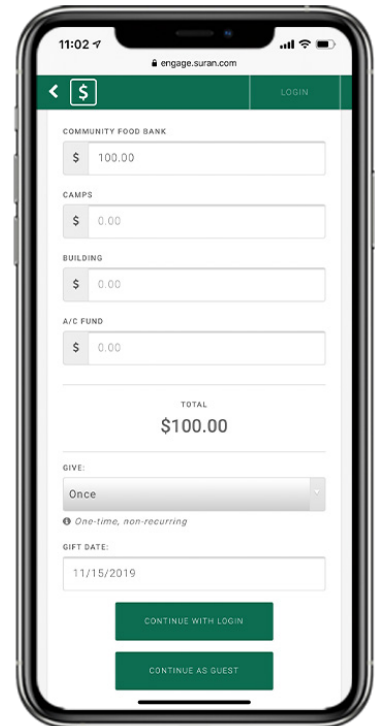

Welcome To Engage

CDM+ Engage is an easy-to-use, mobile-optimized system of tools for online giving, building community, and strengthening connections.

Features of Engage

- Online gifts
- Recurring gifts
- Schedule a future gift
- View your giving history for all gifts, both online and in person
- Update your phone/email
- Upload a photo
- View a directory
- Connect with members in your groups

Access Engage

engage.suran.com/

Video Instruction

Create Your Engage Account

<https://youtu.be/vY49fD7UoyU>

How To Submit A Gift

<https://youtu.be/hotQALOBmyE>

How To Text-To-Give